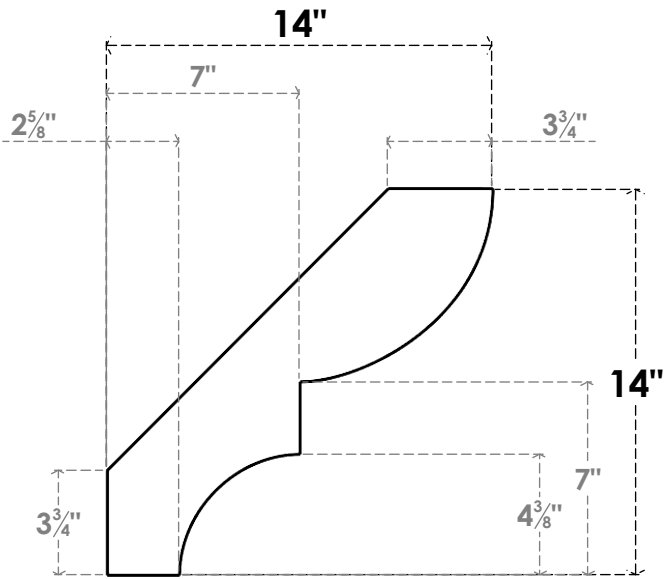

ITEM NUMBER: BRCPO030X14000X14000RID

3"W X 14"D X 14"H RIDGEWOOD ARCHITECTURAL GRADE PVC OPEN BRACE

SIDE PROFILE

FRONT PROFILE

ISOMETRIC

EKENA MILLWORK
 2300 WEST MAIN ST.
 CLARKSVILLE, TX 75426
 TOLL FREE: 866-607-0453
 WWW.EKENAMILLWORK.COM