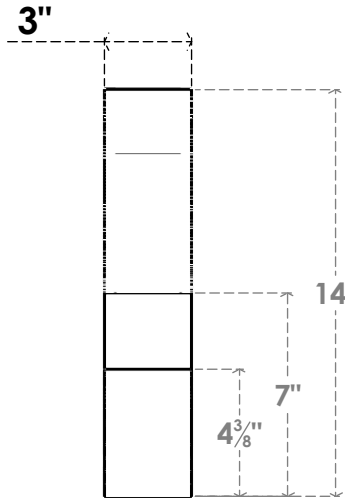

ITEM NUMBER: BRCPO030X14000X14000RID

3"W X 14"D X 14"H RIDGEWOOD ARCHITECTURAL GRADE PVC OPEN BRACE

SIDE PROFILE

FRONT PROFILE

ISOMETRIC

EKENA MILLWORK
 2300 WEST MAIN ST.
 CLARKSVILLE, TX 75426
 TOLL FREE: 866-607-0453
 WWW.EKENAMILLWORK.COM