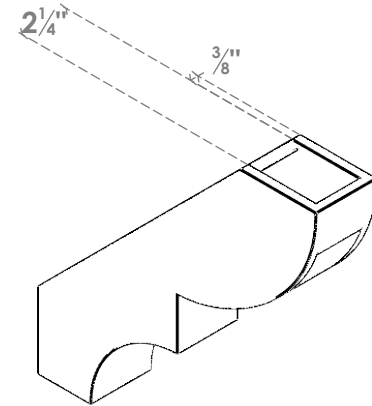

ITEM NUMBER: BRCPO030X14000X14000RID

3"W X 14"D X 14"H RIDGEWOOD ARCHITECTURAL GRADE PVC OPEN BRACE

SIDE PROFILE

FRONT PROFILE

ISOMETRIC

EKENA MILLWORK
 2300 WEST MAIN ST.
 CLARKSVILLE, TX 75426
 TOLL FREE: 866-607-0453
 WWW.EKENAMILLWORK.COM